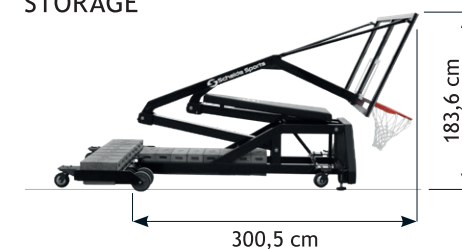

3x3 Street Slammer

1627830

The ideal backstop for all your 3x3 events.

- 140 cm projection
- Gas spring system to lift and lower the backboard
- Two stamps at the front side for stability and rim height adjust
- Two swivel wheels at the front, two fixed wheels at the back
- Acrylic backboard with black powder coated frame
- Dunking included
- Easy to move around, possibility to lift with a forklift.
- Optional weight cart: extra counterweight to hold the backstop in position while dunking
- Optional banner set: create more space for advertising of your sponsors.
- Can be anchored to the floor using the included eyebolt/chain (floor plate/socket with eyelet not included).

SENIOR

STORAGE

These dimensions do not include the weight cart.

Weight cart
3x3 Street Slammer
(2300735)

Ideal in combination
with freestanding
shotclock

Optional banner set
(2300770)

SAM School 3x3

The portable 3x3 backstop for school use, multiple rim heights.