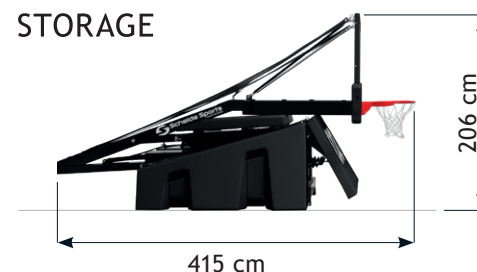

SAM 3x3

Official Backstop
for FIBA 3x3
WORLD TOUR
and FIBA 3x3
WORLD CUP

FIBA
APPROVED
3x3
EQUIPMENT

The official 3x3 unit! Setting the world standard for 3x3 basketball. Official backstop of the FIBA 3x3 World Tour and FIBA 3x3 World Championships.

SAM 3X3 1612070

The official FIBA 3x3 World Tour basketball backstop, FIBA approved 3x3 equipment.

- Spring Assisted Mechanism
- Can be moved by 1 person and positioned using the APF system
- Completely freestanding thanks to integrated extra counter-weights
- Full set protection padding for front, sides, backboard and neck
- Framed competition reinforced glass backboard 180 x 105 cm with Pro 180° Equal Force Dunkring
- Optional: built-in 12-second clock (2203700) and black banners (2203710)

SENIOR

MINI

STORAGE