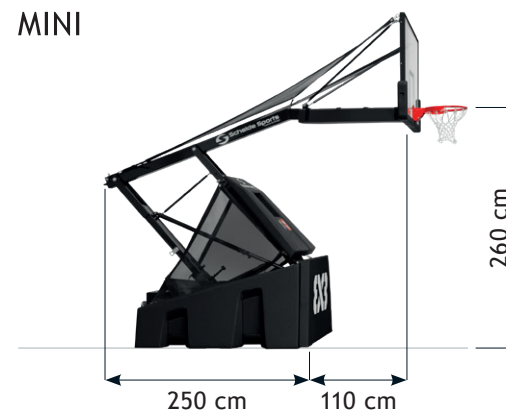

SAM 3x3

Official Backstop
for FIBA 3x3
WORLD TOUR
and FIBA 3x3
WORLD CUP

FIBA
APPROVED
3x3
EQUIPMENT

The official 3x3 unit! Setting the world standard for 3x3 basketball. Official backstop of the FIBA 3x3 World Tour and FIBA 3x3 World Championships.

SAM 3X3 1612070

The official FIBA 3x3 World Tour basketball backstop, FIBA approved 3x3 equipment.

- Spring Assisted Mechanism
- Can be moved by 1 person and positioned using the APF system
- Completely freestanding thanks to integrated extra counter-weights
- Full set protection padding for front, sides, backboard and neck
- Framed competition reinforced glass backboard 180 x 105 cm with Pro 180° Equal Force Dunkring
- Optional: built-in 12-second clock (2203700) and black banners (2203710)

SENIOR

MINI

STORAGE