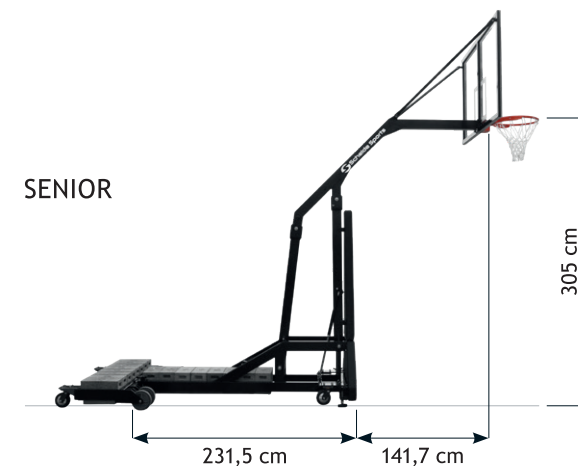

3x3 Street Slammer

1627830

The ideal backstop for all your 3x3 events.

- 140 cm projection
- Gas spring system to lift and lower the backboard
- Two stamps at the front side for stability and rim height adjust
- Two swivel wheels at the front, two fixed wheels at the back
- Acrylic backboard with black powder coated frame
- Dunking included
- Easy to move around, possibility to lift with a forklift.
- Optional weight cart: extra counterweight to hold the backstop in position while dunking
- Optional banner set: create more space for advertising of your sponsors.
- Can be anchored to the floor using the included eyebolt/chain (floor plate/socket with eyelet not included).

SENIOR

STORAGE

These dimensions do not include the weight cart.

Weight cart
3x3 Street Slammer
(2300735)

Ideal in combination
with freestanding
shotclock

Optional banner set
(2300770)

SAM School 3x3

The portable 3x3 backstop for school use, multiple rim heights.

The SAM School 3x3 is a backstop highly suitable for school use, thanks to its adjustability to 9 different heights, its small storage space and its portability.

SAM School 3x3

1626140

Portable compact basketball stand.