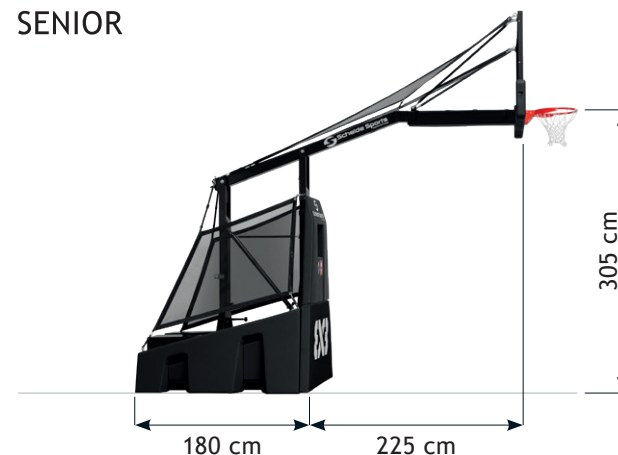

SAM 3x3

Official Backstop
for FIBA 3x3
WORLD TOUR
and FIBA 3x3
WORLD CUP

FIBA
APPROVED
3x3
EQUIPMENT

The official 3x3 unit! Setting the world standard for 3x3 basketball. Official backstop of the FIBA 3x3 World Tour and FIBA 3x3 World Championships.

SAM 3X3 1612070

The official FIBA 3x3 World Tour basketball backstop, FIBA approved 3x3 equipment.

- Spring Assisted Mechanism
- Can be moved by 1 person and positioned using the APF system
- Completely freestanding thanks to integrated extra counter-weights
- Full set protection padding for front, sides, backboard and neck
- Framed competition reinforced glass backboard 180 x 105 cm with Pro 180° Equal Force Dunkring
- Optional: built-in 12-second clock (2203700) and black banners (2203710)

SENIOR

MINI

STORAGE