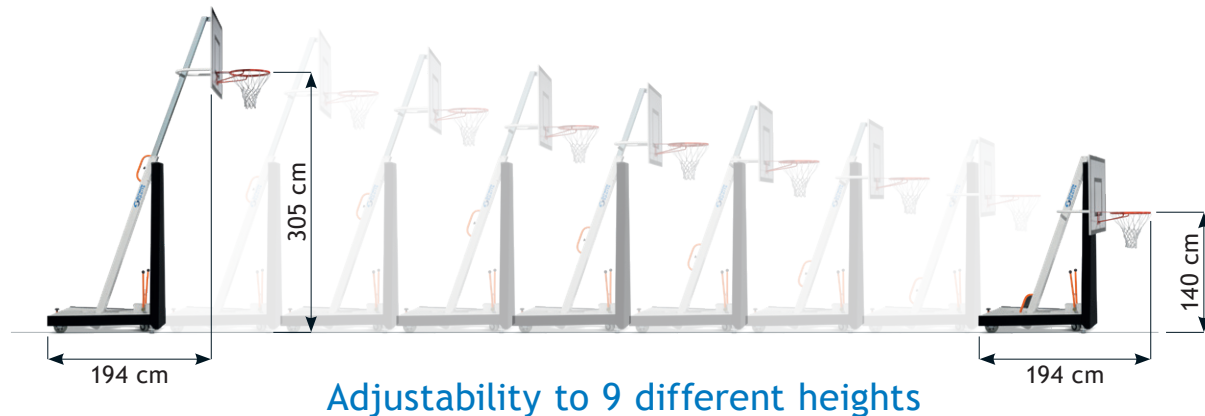

SENIOR

STORAGE

These dimensions do not include the weight cart.

Weight cart
3x3 Street Slammer
(2300735)

Ideal in combination
with freestanding
shotclock

Optional banner set
(2300770)

SAM School 3x3

The portable 3x3 backstop for school use, multiple rim heights.

The SAM School 3x3 is a backstop highly suitable for school use, thanks to its adjustability to 9 different heights, its small storage space and its portability.

SAM School 3x3

1626140

Portable compact basketball stand.

- Height adjustable, on weighted base, wheeled
- Ring heights 140, 160, 180, 200, 220, 240, 260, 280 and 305 cm
- Protection 65 cm (when ring height 305 cm)
- Storage height 205 cm
- Equipped with a fixed ring and net
- Black safety padding to front and sides
- Comes with 2 front swivel wheels and 2 floor stamps
- Supplied with floor connector (excl. floor hook)