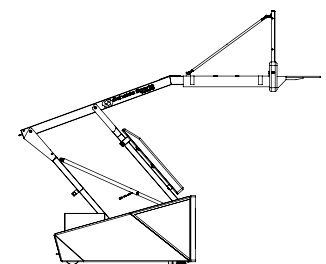

Ring height 260 cm