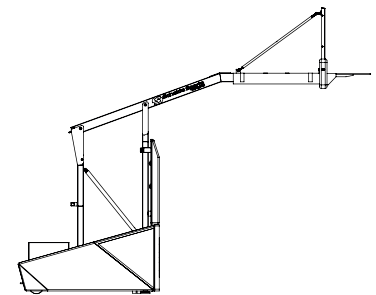

- Projection: 225 cm.
- Positioning: Lifting and lowering by use of SAM system (Spring Assisted Mechanism): easy, safe and low-maintenance.
- Stability: APF system (Automatic Pedestal Feet): when raising the unit, the feet automatically reach lower onto the ground, immediately stabilising the backstop and setting it in the right game position.
- Backstop: Strong and stable, matte black coated high-tensile strength steel frame. Lifetime maintenance free pivot bearings, 100% enclosed counter weights.
- Wheels: 2 double swivel wheels in the front and 2 triple fixed wheels at in the rear for optimal weight distribution, all with bearings for great mobility.
- Backboard: Patented dunk-proof 12 mm glass with a full-perimeter steel frame and cut-out for the ring. Steel frame coated matte black.
- Ring: Pro-Action 180 multi-directional, top competition breakaway dunk ring, with extra safe net fixing system.
- Net: Sturdy nylon Anti-Whip basketball net, 6 mm.
- Padding: Impact area padding on both the front and sides of the base frame. Standard colour matte black. Backboard protection padding is made of high density PU foam. Urban look and feel.
- Optional: Paddings can be personalized. Contact us for further information.
- Dimensions: Storage position (lxwxh) ca 420 x 193 x 216 cm. Automatic beam lock in storage position. Playing position (lxwxh) ca 491 x 193 x 398 cm. Automatic snap lock on telescope in playing position.
- Transport: Equipped with openings for a forklift truck for transport over longer distances. Very convenient for loading and offloading backstop from truck at events.
- Anchoring: Additional ballast weight in base, avoiding the need for floor anchors.
- Standard: In accordance with EN-1270.
- FIBA level: FIBA endorsed for all FIBA 3x3 World Tour events and all FIBA 3x3 World Championships; FIBA approved 3x3 equipment.
- Optional: Black banners for SAM 3x3 (2203710).
  12"shotclock for 3x3 backstop (2203700).

Ring height 305 cm