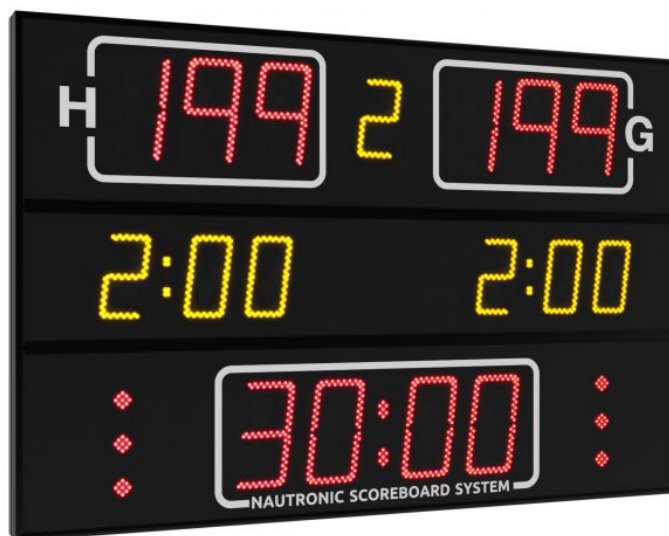

NA2130 SCOREBOARD

ADDITIONAL INFORMATION

Weight	30 kg
Dimensions	150 × 93 × 8 cm
Team scores (199-199)	21 cm – red
Period (9)	16 cm – yellow
Game clock (99:59)	21 cm – red
Time out	Red dots
Penalty (9:59)	16 cm – yellow
Team foul (9)	16 cm – yellow
Readability (m)	120 meter
Power cons. (max/average)	129/39
Power supply placement	T01